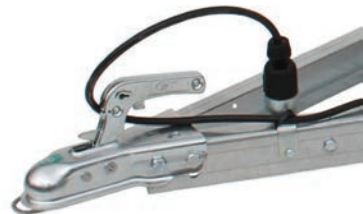

DCT Dog Trailer Range 500Kg

Optional

Spare Wheel

Fitted with 145 x 10 Wheel Equipment

Some of the more popular sizes available

5' x 3' x 33" High 1 Compartment

5' x 3' x 33" High 2 Compartment

5' x 3' x 33" High 3 Compartment with side door

5' x 3' x 33" High 4 Compartment with side door

(Includes lockable hinged storage compartment)

5' x 3' - Compartment x 3 Dog Trailer

Drawbar

Bolt

Dog Carrier

Dog Carrier Range

Easy to fit fiberglass Dog Carrier which can be fitted to any vehicle.

Lockable Door
Fully ventilated
Complete with easy fit towball attachment for any vehicle.
Rear Reflectors fitted as standard

Length 32" x Width 21" x 29" High

Lockable Side Door

Dog Carrier

Connector

Air Vent